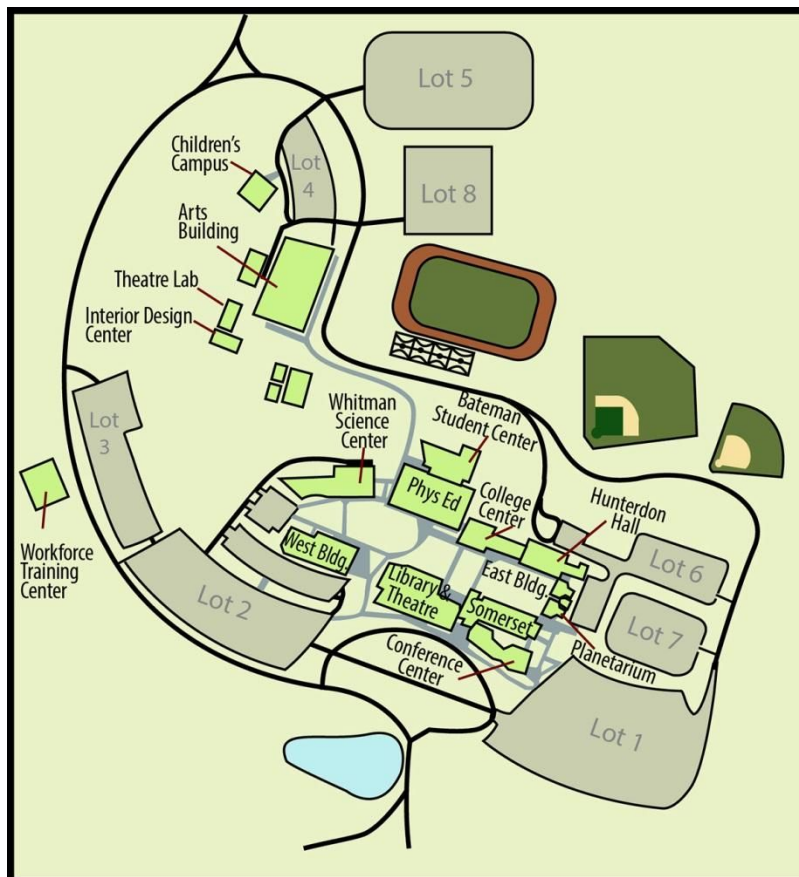

Parking:

Free parking is available in Parking Lots 1 and 2 for events in the Conference Center. There are approximately 1000 spaces in the combined lots. Guests in need of Handicap Parking may use the Visitors Parking lot directly outside the Conference Center.

Lunch Information:

Attendees will have one hour and fifteen minutes for lunch. Below are some of the local options:

Brew Ha Ha Café (Snack Bar)

Somerset Hall, RVCC (next to Welcome Center on ground floor)

\$\$

Stefano's Woodburning Pizza

3150 US-22, Branchburg, NJ (0.5 mi/10 min. walk/3 min. drive)

\$\$

Stoney Brook Grille

1285 NJ-28, Branchburg, NJ (0.6 mi/15 min. walk/3 min. drive)

\$\$

Subway

3150 US-22, Branchburg, NJ (0.5 mi/10 min. walk/3 min. drive)

\$

Willie McBride's (Irish Pub)

1270 Easton Turnpike, Branchburg, NJ (0.6 mi/14 min. walk or 1 mi/5 min. drive)

\$\$