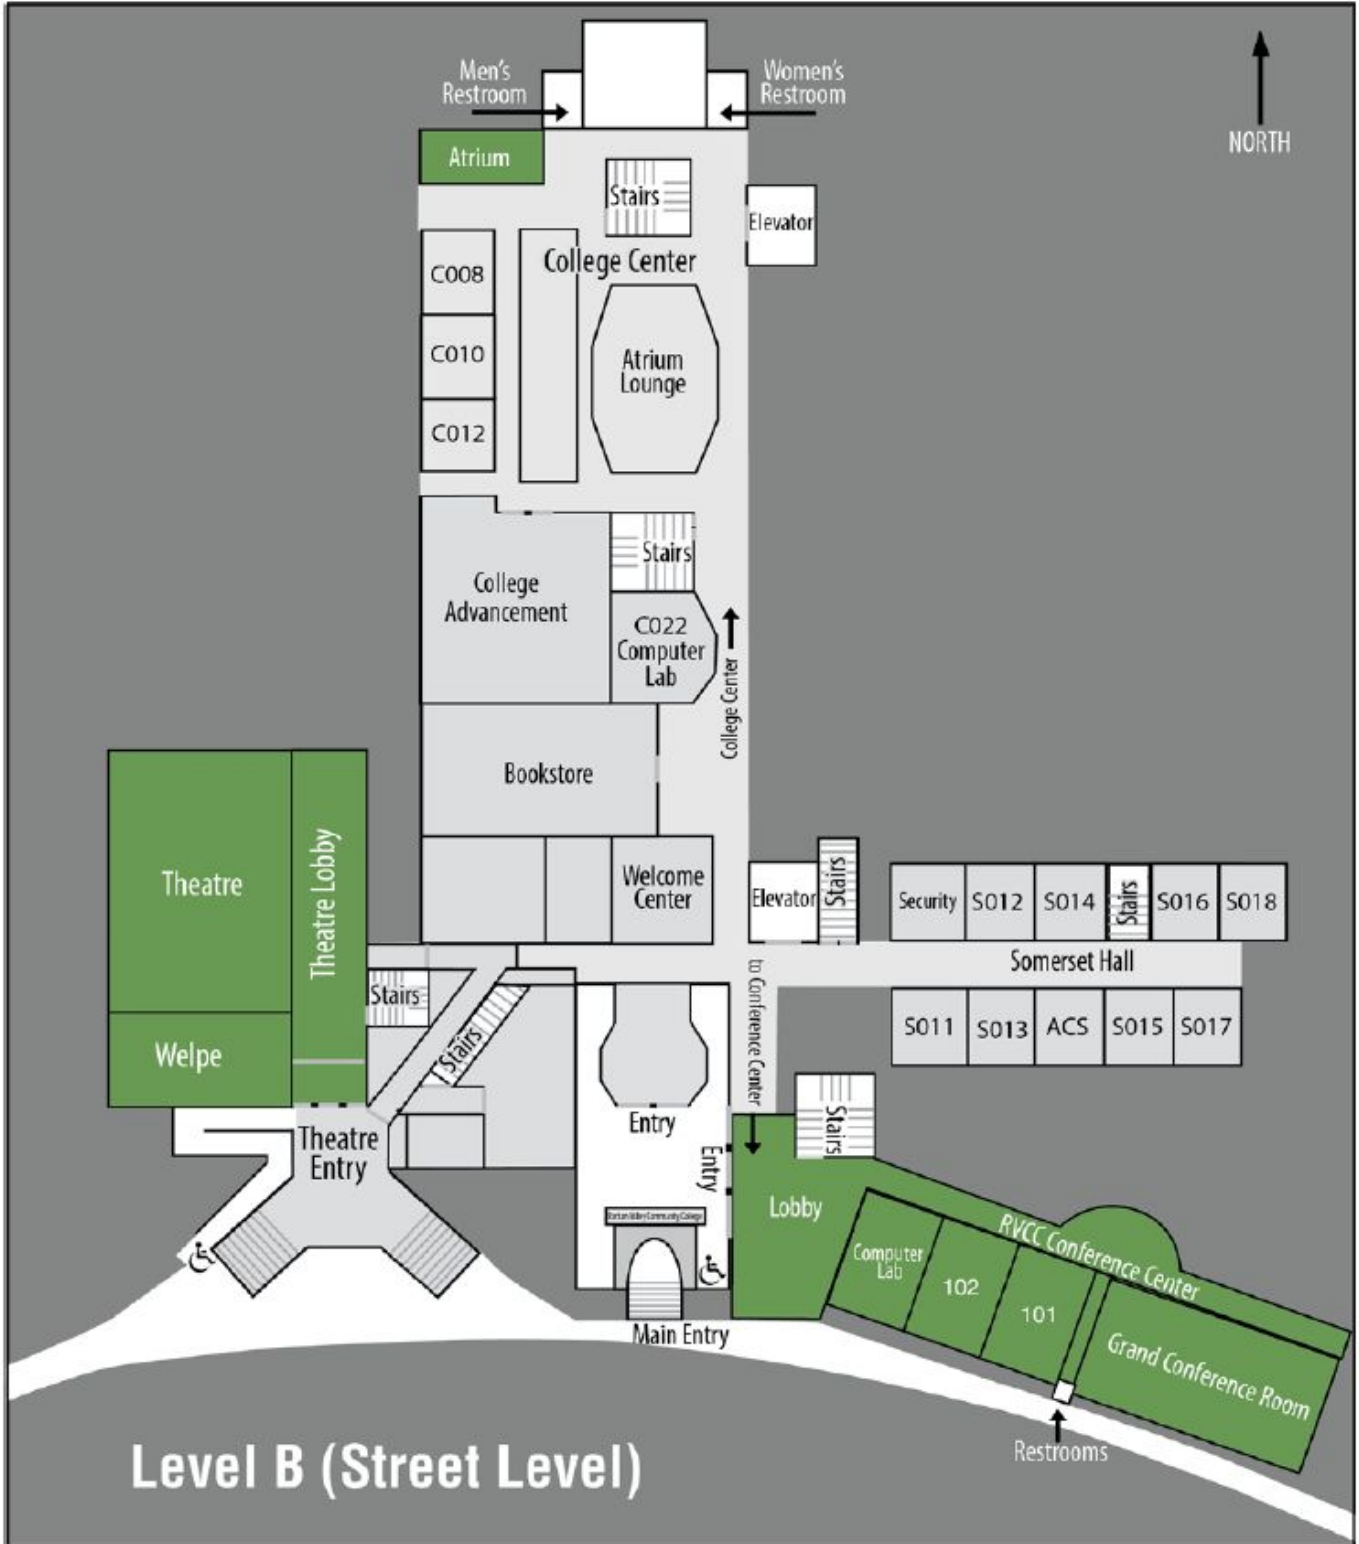

Parking:

Free parking is available in Parking Lots 1 and 2 for events in the Conference Center. There are approximately 1000 spaces in the combined lots. Guests in need of Handicap Parking may use the Visitors Parking lot directly outside the Conference Center.

Lunch Information:

Attendees will have one hour and fifteen minutes for lunch. Below are some of the local options:

Brew Ha Ha Café (Snack Bar)

Somerset Hall, RVCC (next to Welcome Center on ground floor)

\$\$

Stefano's Woodburning Pizza

3150 US-22, Branchburg, NJ (0.5 mi/10 min. walk/3 min. drive)

\$\$

Stoney Brook Grille

1285 NJ-28, Branchburg, NJ (0.6 mi/15 min. walk/3 min. drive)

\$\$

Subway

3150 US-22, Branchburg, NJ (0.5 mi/10 min. walk/3 min. drive)

\$

Willie McBride's (Irish Pub)

1270 Easton Turnpike, Branchburg, NJ (0.6 mi/14 min. walk or 1 mi/5 min. drive)

\$\$